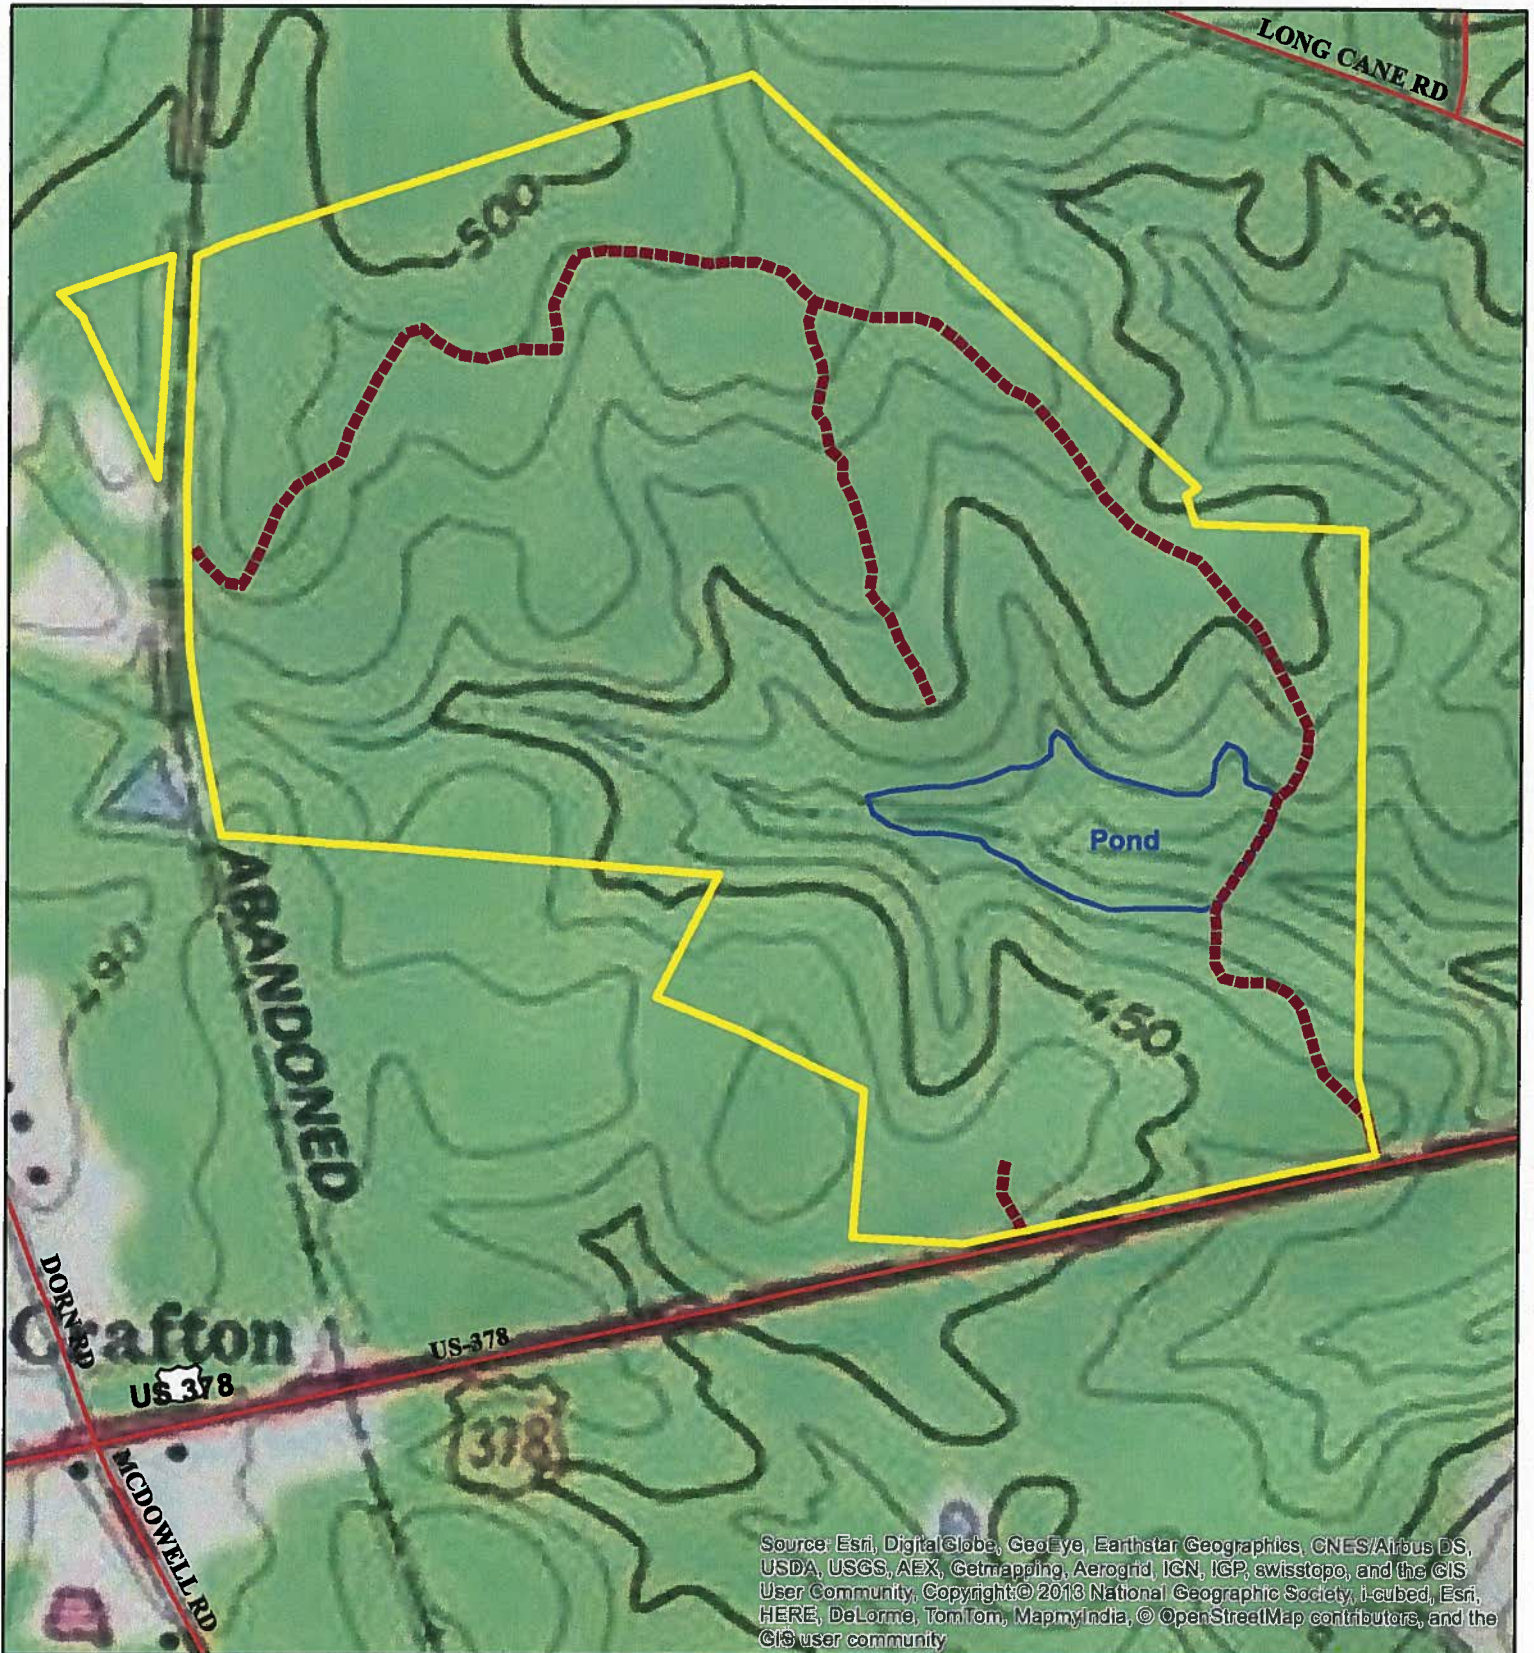

**Edgefield Timberlands  
& Recreational Tract**

**Tracts #1  
183.53 +/- acres**

**Contours & Forest Roads  
Map**

Created by: Ben Holmes  
803-480-2629

1 inch = 660 feet

Map Not Warranted for Accuracy.

**Edgefield Timberlands  
& Recreational Tract**

**Tract # 2  
53.4 +/- acres**

**Contours & Forest Roads  
Map**

Created by: Ben Holmes  
803-480-2629

1 inch = 660 feet

Map Not Warranted for Accuracy.