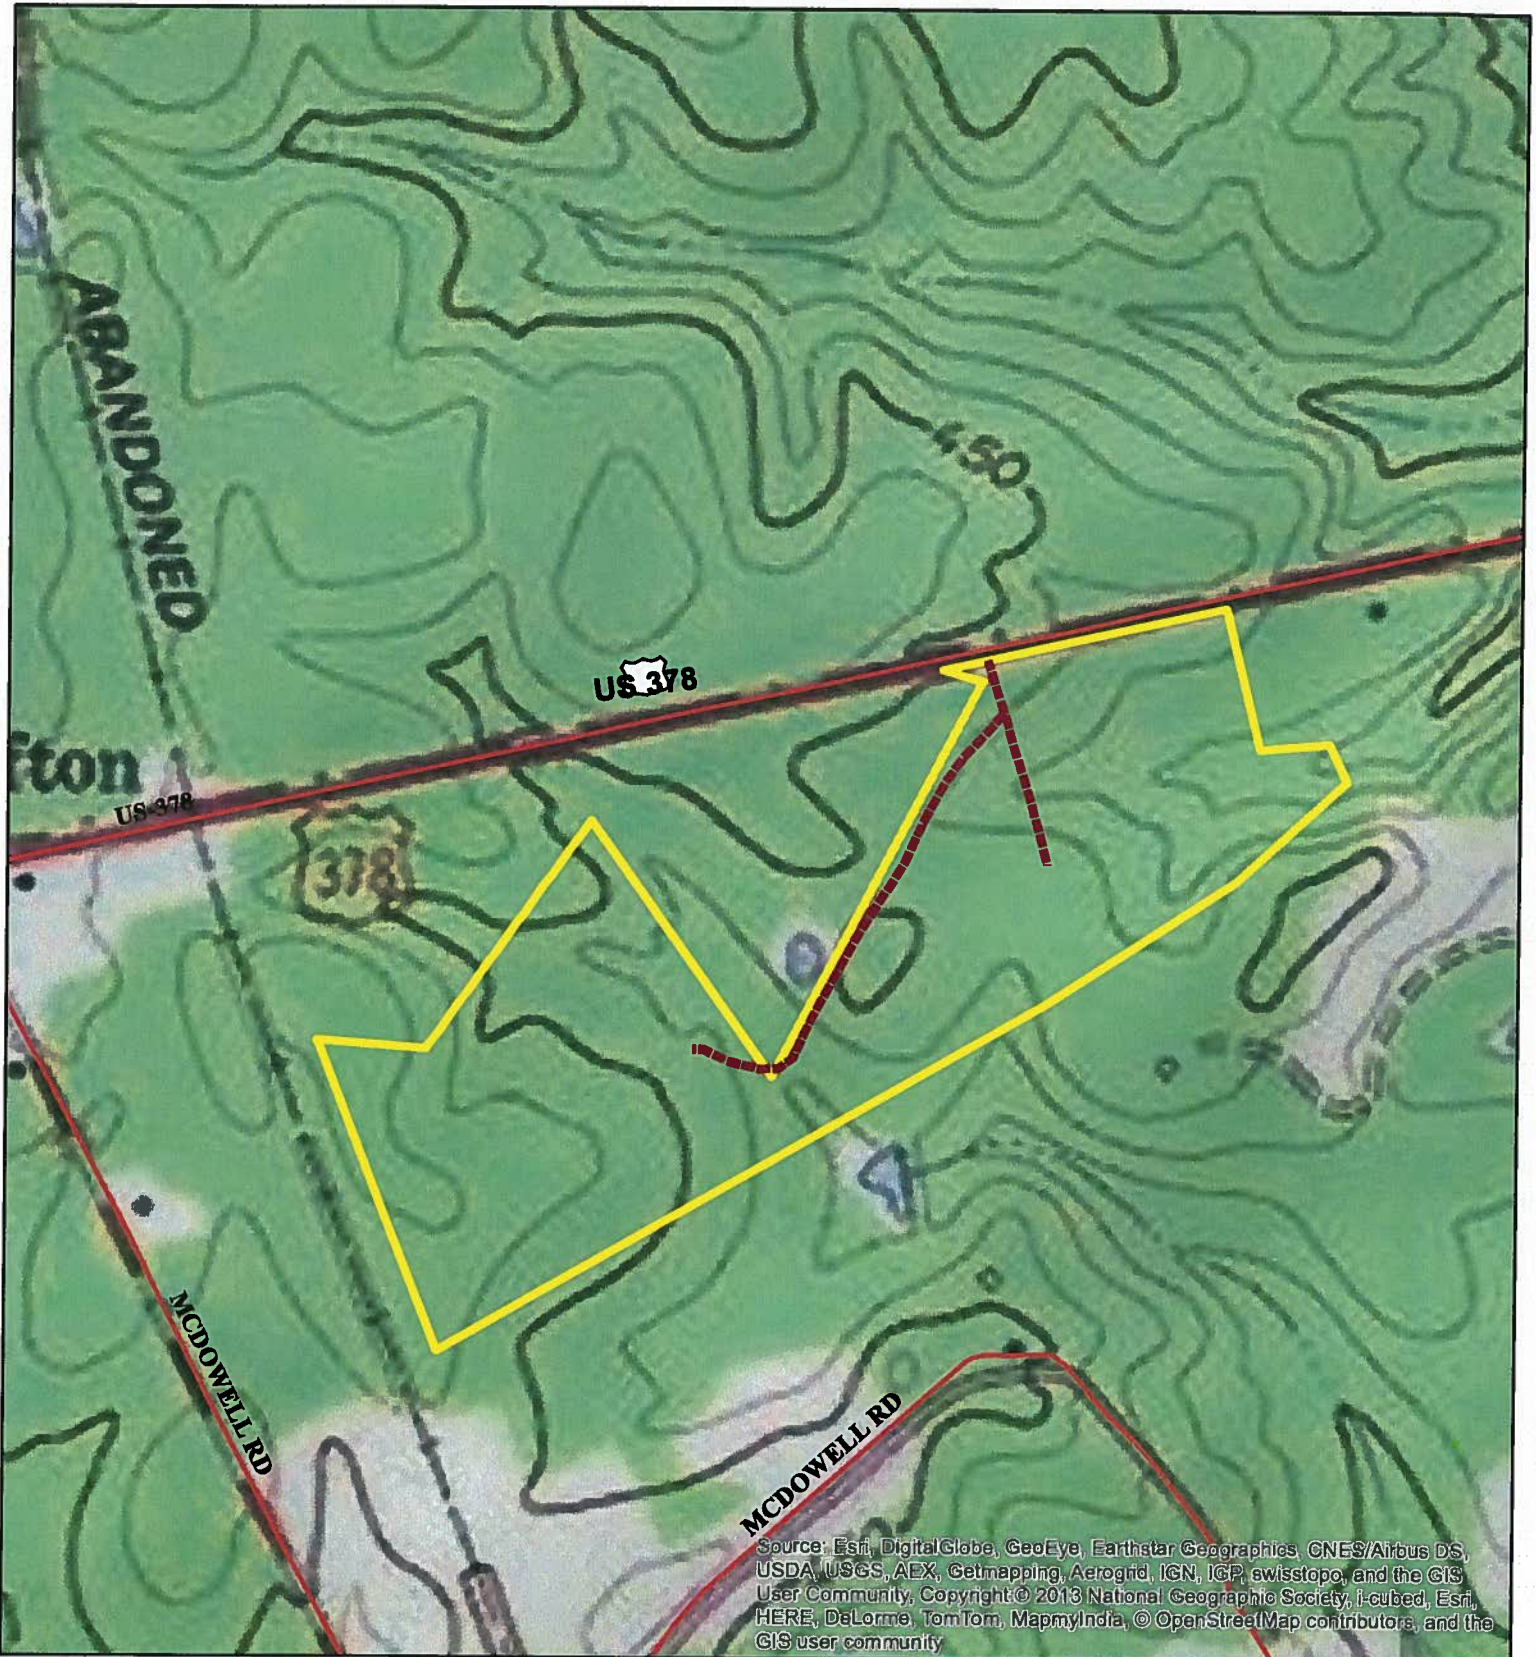

**Edgefield Timberlands  
& Recreational Tract**

**Tracts #1  
183.53 +/- acres**

**Contours & Forest Roads  
Map**

Created by: Ben Holmes  
803-480-2629

1 inch = 660 feet

Map Not Warranted for Accuracy.

**Edgefield Timberlands  
& Recreational Tract**

**Tract # 2  
53.4 +/- acres**

**Contours & Forest Roads  
Map**

Created by: Ben Holmes  
803-480-2629

1 inch = 660 feet

Map Not Warranted for Accuracy.