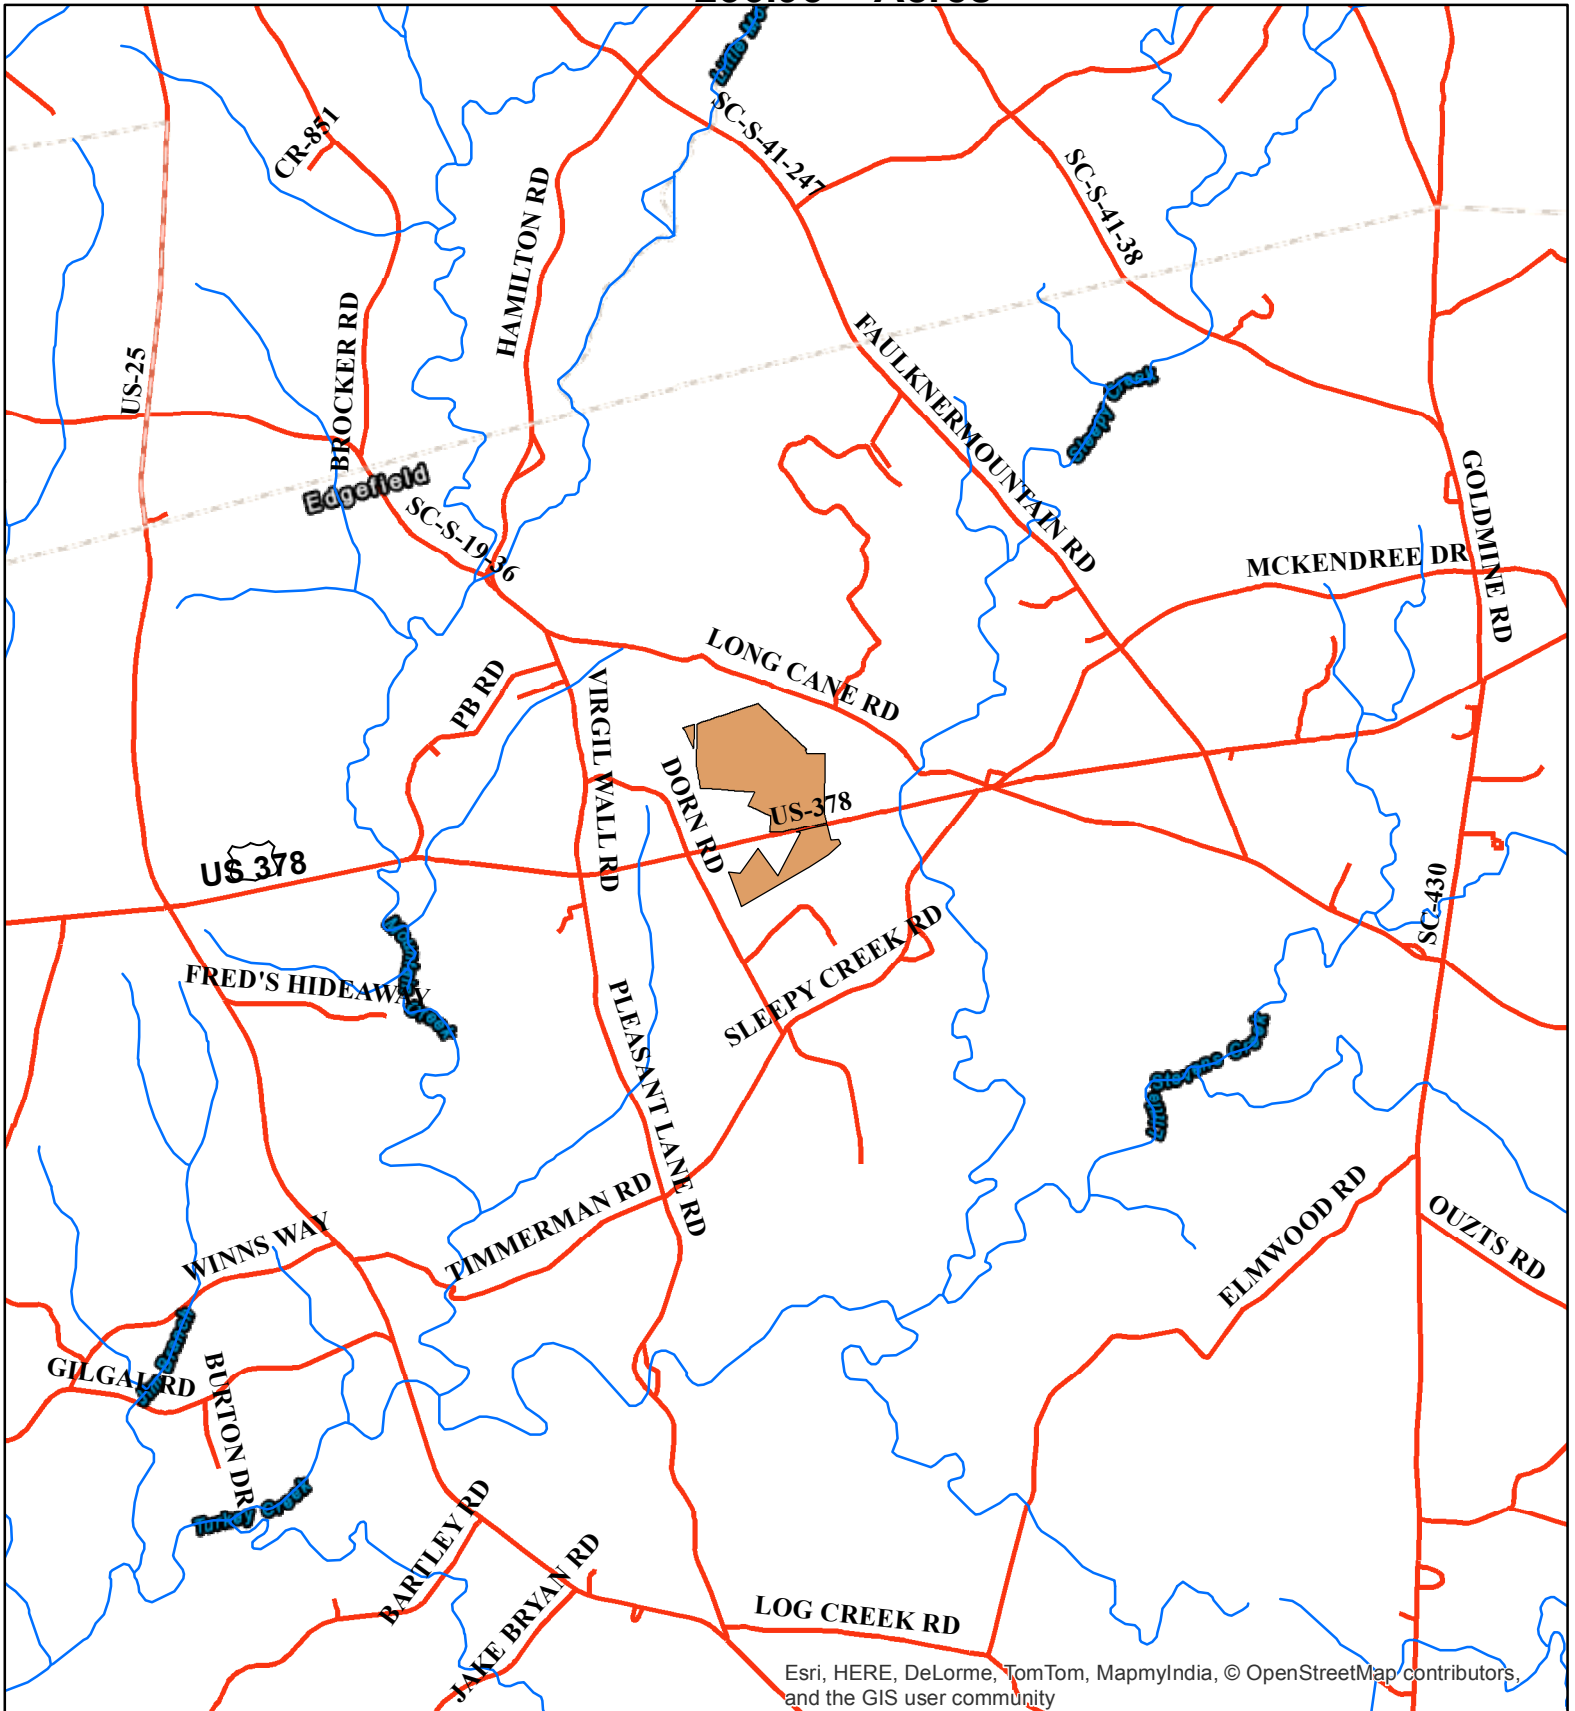

**Location Map
Edgefield Timberlands
& Recreational Tract
236.93+- Acres**

Esri, HERE, DeLorme, TomTom, MapmyIndia, © OpenStreetMap contributors, and the GIS user community

Created by: Ben Holmes
803-480-2629

1 inch = 6,250 feet

Map Not Warranted for Accuracy.